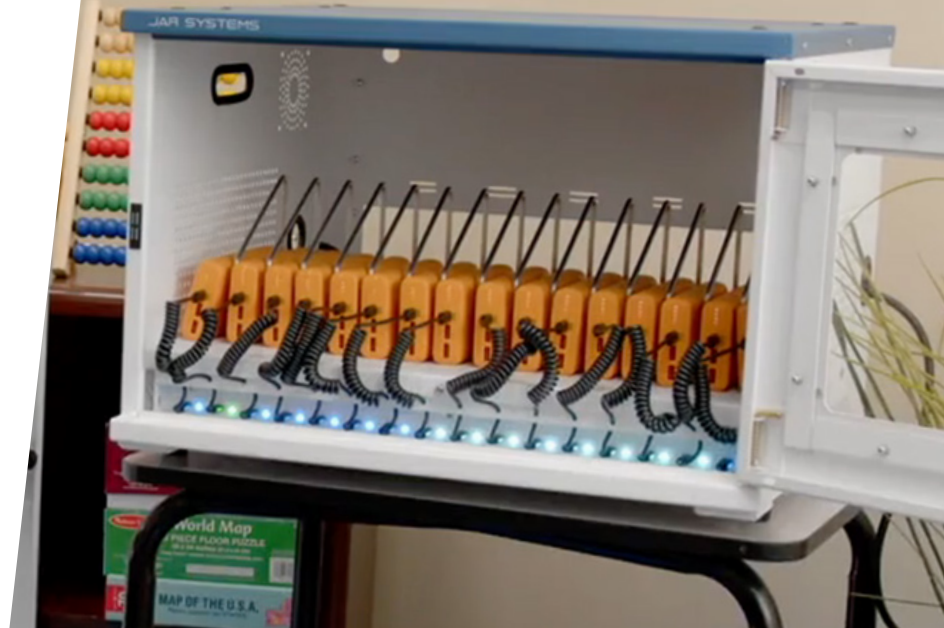

## Library Check-Out USB-C Charging Solution

Make At-the-Desk Charging  
a Reality with Centralized  
Power Bank Check-Out

### Ready-to-Go

Library Check-Out with Quick-Sense USB-C Charging is easy to get started with. Just plug in the charging station and connect the power banks.

### Reduce Disruptions

Power banks enable students to charge devices while they work at their desks or any other location, regardless of outlet or charging cable availability.

### Versatile Charging Station

Flex-Share Charging Stations are highly versatile and can also charge and secure other devices. They can be wall-mounted, stacked, or made mobile with casters.