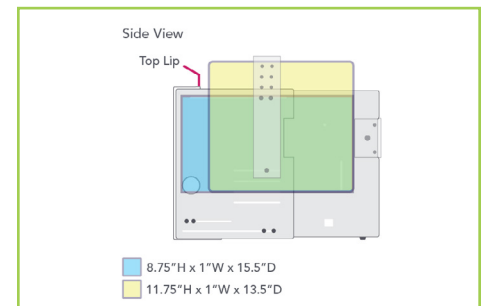

SPECIFICATIONS

- 16 Device Bays: 1"W
- Dimensions: 14"H x 22.68"W x 14"D | 45 lbs
- **Adjusts to:** 17.25"H x 22.68"W x 18"D
- 1 Keyed Padlock, 2 Keys Included
- (1) 12-Outlet Power Strip
- **Warranty:** Station- Lifetime, Electrical- 5 years

MAX. DEVICE DIMENSIONS

Due to the station's open top, devices up to 8.75"H have a max depth of 15.5"D and devices 8.75"-11.75"H have a max depth of 13.5"D.