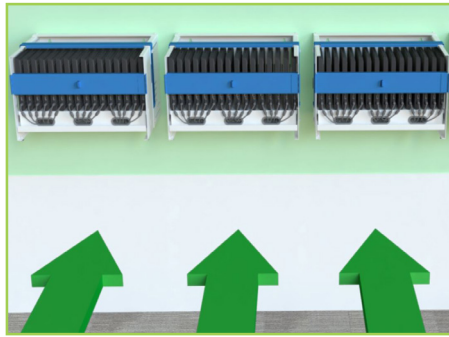

Wiring can take up a lot of time and technology resources. The Essential 12 USB-C Station is a low maintenance solution, ensures the durability required for years of repeated use in classroom

Essential 12 USB-C Charging Stations save technicians' time by eliminating AC Adapters and maximizing valuable classroom space and learning time. These compact, lightweight charging stations can be conveniently mounted to a wall or secured to a desk and efficiently charge up to 12 devices of any type, without having to re-wire stations. Leave it open for easy device access or secure devices while charging, this station can provide quick classroom device deployment and accessible charging for an affordable price.

Quick-Sense USB-C Charging Hubs are self-contained and easy to remove from the cart should they ever need service.

Always Ready to Charge

Dongle cables lock in place, so they are right where they are needed. Plug in a device at any time to start charging.

Features That Are Essential to Schools

Secure Open Design

The locking system prevents devices from being removed while providing an open design that allows teachers to see that all devices have been returned at a glance.

Speedy Deployment

Multiple charging stations can be used for higher quantities of devices. This can also increase the speed of deployment as students may form multiple lines to retrieve their devices.

Specifications