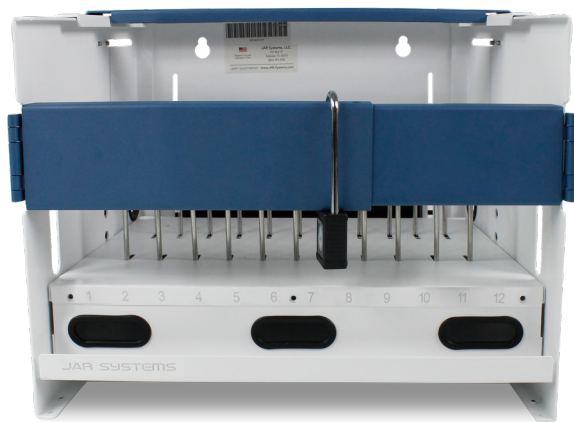

Essential 12

Charging Station

WATCH THE DEMO VIDEO
www.JAR-Systems.com/Essential-Video

Great for 1:1 technology programs, small class sizes, large class sizes, charging in central locations, and more!

Spend Less

A more affordable option than other cabinets and charging carts, it can even cost less than protective cases.

Save Space

Compact and lightweight, the Essential 12 may be easily mounted to a wall or secured to a desk, saving floor space.

Get More Mileage

Constructed of steel, the station is highly durable for years of repeated use in classroom environments.

Essential 12 Charging Stations help you maximize valuable classroom space. The locking system prevents devices from being removed while providing an open design that allows teachers to see that all devices have been returned at a glance. Cut down on wiring time with a solution that is easy to set up, but endures repeated use. AC adapters and excess cable lengths are stowed away in a lockable compartment.

SPECIFICATIONS

- 12 Device Bays: 1"W
- Dimensions: 14"H x 18.25"W x 14"D | 32 lbs
- Adjusts to: 17.25"H x 22.68"W x 18"D
- 1 Keyed Padlock, 2 Keys Included
- (1) 12-Outlet Power Strip
- **Warranty:** Station- Lifetime, Electrical- 5 years

FEATURES

- Adjustable height and depth
- Lockable charging cable compartment
- Charges up to 12 devices simultaneously
- Protects devices from electrical surge
- Ships partially assembled. Designed to ship as a low-cost small parcel.