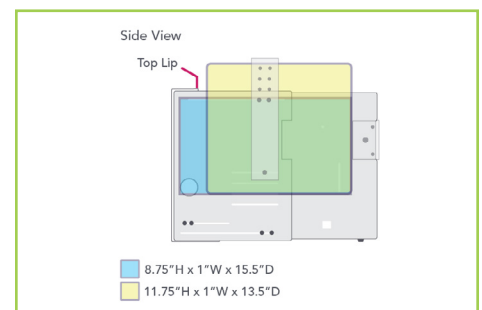

### SPECIFICATIONS

- 12 Device Bays: 1"W
- Dimensions: 14"H x 18.25"W x 14"D | 32 lbs
- Adjusts to: 17.25"H x 22.68"W x 18"D
- 1 Keyed Padlock, 2 Keys Included
- (1) 12-Outlet Power Strip
- **Warranty:** Station- Lifetime, Electrical- 5 years

### MAX. DEVICE DIMENSIONS

Due to the station's open top, devices up to 8.75"H have a max depth of 15.5"D and devices 8.75"-11.75"H have a max depth of 13.5"D.