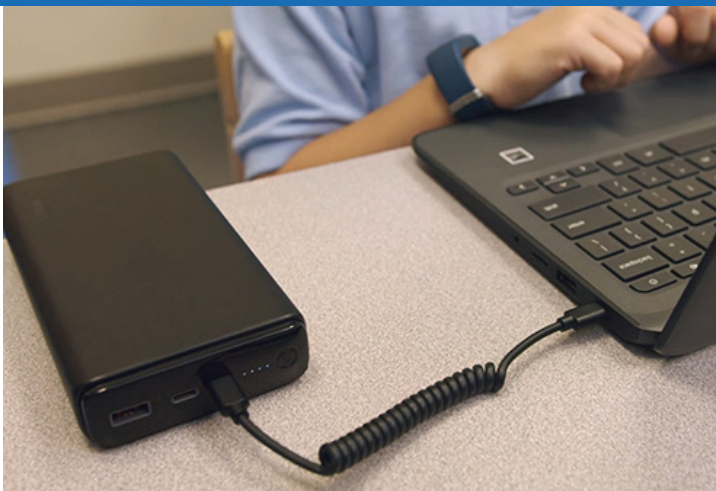

Adapt4 USB-C

Active Charge Upgrade

Actively charge devices while they are in use—anywhere!

Cables available for other types of charging ports!

x4

Spend Less

More affordable and practical than other options for at-the-desk charging and the Adapt4 USB-C station provides long term value.

Get More Mileage

Allows schools to get more use from their current devices, but also remains useful for new USB-C devices in the next refresh.

USB-C Technology

Adapt4 features Quick-Sense USB-C power delivery, which identifies the devices' power needs to deliver a fast and balanced charge.