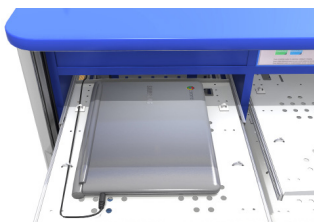

## » Remote Management Compatible

Enables remote management via Wake-on-LAN functionality, so notebooks can be imaged in the cart and updates can be remotely scheduled and automated using any deployment software.

Works with notebooks, Chromebooks, and more!

30 Convenient Pull-Out Trays

Efficient Cable Management

### SPECIFICATIONS

Model #	SB-5900B/SB-5915BX
Weight	249 lbs
Dimensions	48"H x 37.75"W x 26"D Tray 2.4" H x 14.5" W x 16.14" D
Max Device Size	Up to 15.6"
Capacity	30x pull-out trays. Charges up to 36x notebooks, Chromebooks, and more (2 per tray where size permits)
Power	36 intelligent charging outlets, 3x aux internal outlets for peripherals
Casters	5" industrial grade, all-swivel, locking
Security	3-point lock in front, 1 key lock in back (4 keys included) Master key enabled