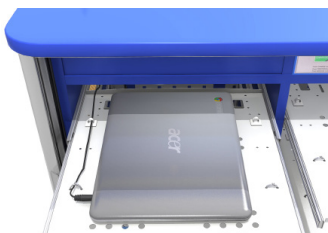

## » Remote Management Compatible

Enables remote management via Wake-on-LAN functionality, so notebooks can be imaged in the cart and updates can be remotely scheduled and automated using any deployment software.

Works with notebooks, Chromebooks, and more!

30 Convenient Pull-Out Trays

Efficient Cable Management

### SPECIFICATIONS

Model #	SB-5900B/SB-5915BX
Weight	249 lbs
Dimensions	48"H x 37.75"W x 26"D Tray 2.4" H x 14.5" W x 16.14" D
Max Device Size	Up to 15.6"
Capacity	30x pull-out trays. Charges up to 36x notebooks, Chromebooks, and more (2 per tray where size permits)
Power	36 intelligent charging outlets, 3x aux internal outlets for peripherals
Casters	5" industrial grade, all-swivel, locking
Security	3-point lock in front, 1 key lock in back (4 keys included) Master key enabled