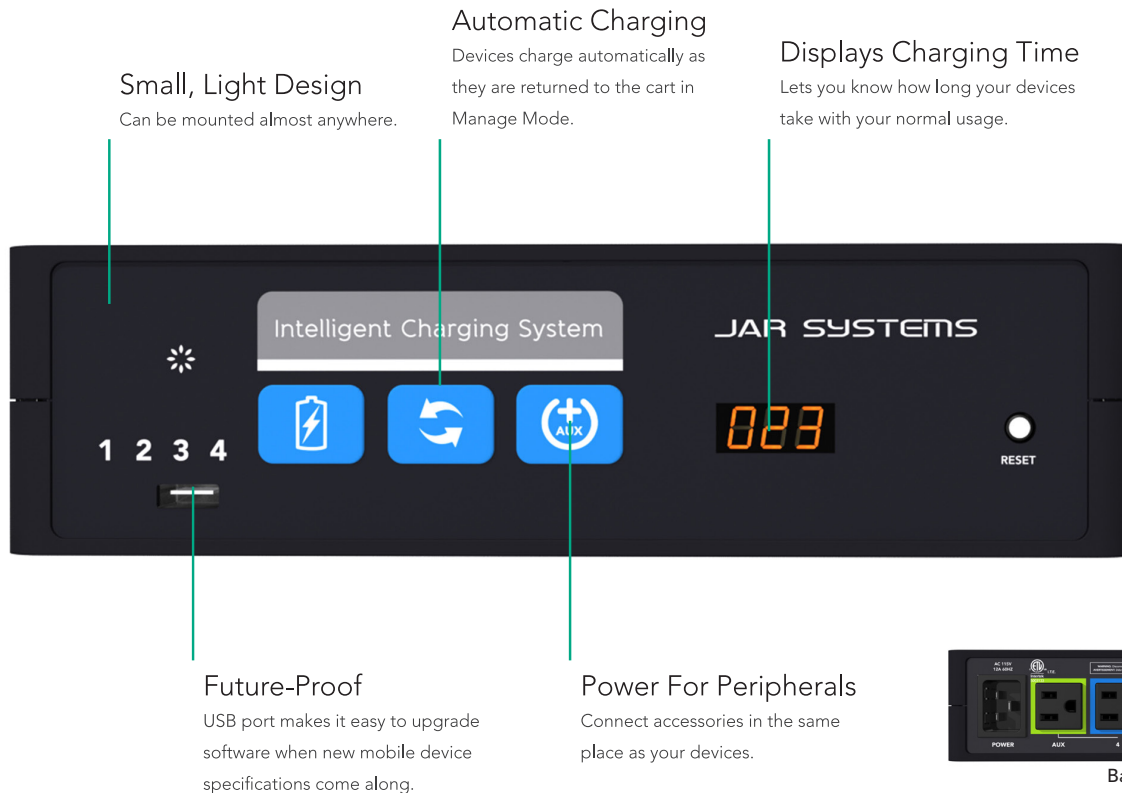

THE TECHNOLOGY BUDGET HERO

COMPATIBLE WITH MOST CARTS

May be easily integrated with any cart when the power strips can be diverted from the original power management. Carts with hard-wired power strips may be outfitted with new power strips in order to bypass the original power management. Multiple carts or charging stations (up to 16 devices each) may be connected to one Intelligent Charging System.

SPECIFICATIONS

Model # PB-80C24
2.6"H x 9.62"W x 5"D | 1.85 lbs
Input/Output: AC 115V 60Hz
1 Replaceable 12' Power Cord to Wall
4 Charging Outlets | 1 Auxiliary Outlet
Up to 64 Device Capacity
16 Devices Maximum Per Charging Outlet
Mounting Bracket Included

OPTIONAL ACCESSORIES (Sold Separately)

Protect cables from being unplugged!
The addition of the metal cable cover hides cables in the back of the system.
Model # PB-80C24H-HOUSE-37-0003-001

Need Power Strips?
Bundle with four 10-outlet ETL listed power strips per Intelligent Charging System.

Learn more on how the Intelligent Charging System can benefit your institution.

WATCH THE VIDEO
www.JAR-Systems.com/ICS