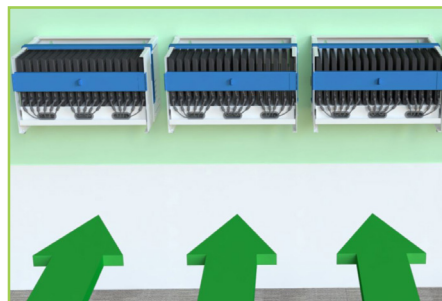

Quick-Sense USB-C Charging Hubs are self-contained and easy to remove from the cart should they ever need service.

Always Ready to Charge

Dongle cables lock in place, so they are right where they are needed. Plug in a device at any time to start charging.

Features That Are Essential to Schools

Secure Open Design

The locking system prevents devices from being removed while providing an open design that allows teachers to see that all devices have been returned at a glance.

Speedy Deployment

Multiple charging stations can be used for higher quantities of devices. This can also increase the speed of deployment as students may form multiple lines to retrieve their devices.

Specifications