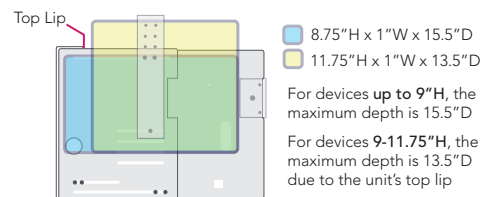

MAX. DEVICE DIMENSIONS (SIDE VIEW)

LOW-COST SMALL PARCEL SHIPPING

The Essential 16 Charging Station is designed to ship to schools as a convenient small parcel. The unit can be assembled by just one person.

Five-Year Warranty: Standard five-year warranty covers the entire solution.

Special Features & Accessories!

View Back >>>

Call Today: (866)393-4202 | www.JAR-Systems.com