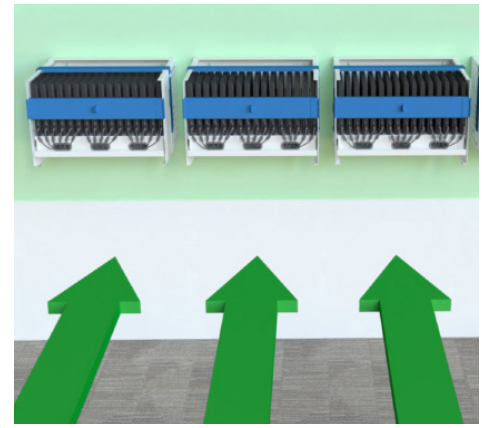

Speedy Deployment

Multiple charging stations can be used for higher quantities of devices. This can also increase the speed of deployment as students may form multiple lines to retrieve their devices.