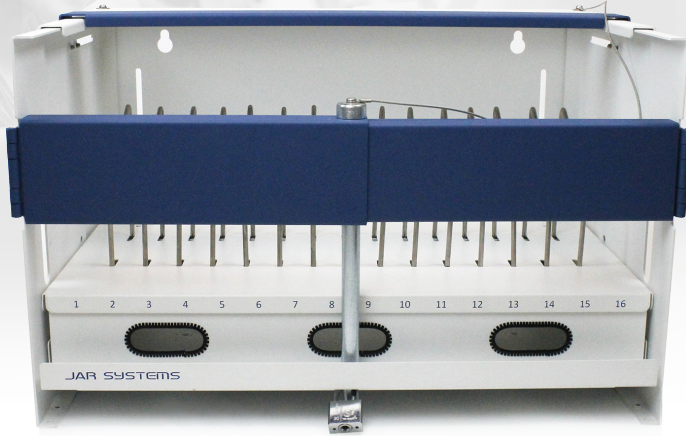

ESSENTIAL 16 CHARGING STATION

CS-1610

JAR SYSTEMS^{LLC}
mobile solutions for education and training

*Accommodates 16 Devices for Less Than
the Cost of One Chromebook!*

Charge and Secure

Up to **16 Chromebooks,
Tablets, or Notebooks**

Versatile Installation

The compact and lightweight modular design of the Essential 16 allows it to be easily mounted to a wall or desk without taking up a lot of space. The all-steel construction ensures the durability required for repeated use in classroom environments.

Unrivalled Adjustability

The Essential 16 is adjustable in height and depth to suit a wide range of devices including Chromebooks, tablets, and notebooks. This versatility makes it highly adaptable to evolving technology plans.

SPECIFICATIONS

16 Device Bays 1"W
14"H x 22.68"W x 14"D | 45 lbs
Adjusts to: 17.25"H x 22.68"W x 18"D
(1) 16-Outlet Power Strip | 1 Plug to Wall
2-Point Locking, 1 Keyed Padlock, 2 Keys Incl.
Ships partially assembled. Assembly required.