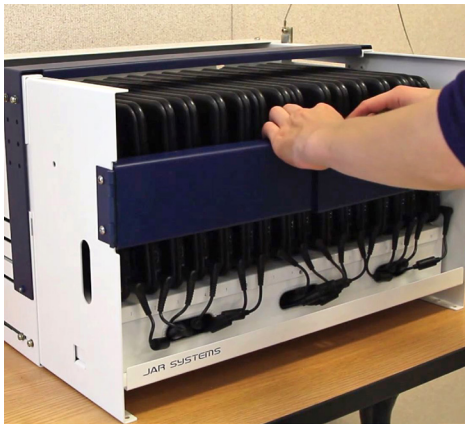

Features That Are Essential for Schools

Secure Open Design

The locking system prevents devices from being removed while providing an open design that allows teachers to see that all devices have been returned at a glance.