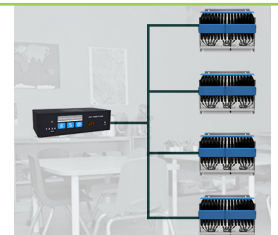

Connect 4 to the Intelligent Charging System

Utilize one charging system to manage the power needs of up to four charging stations at once. This option is more cost-effective than other charging solutions and is also well-suited for central charging locations.

#PB-80C24

**All options and accessories are sold separately and do not come standard.

Call Today: (866)393-4202 | www.JAR-Systems.com